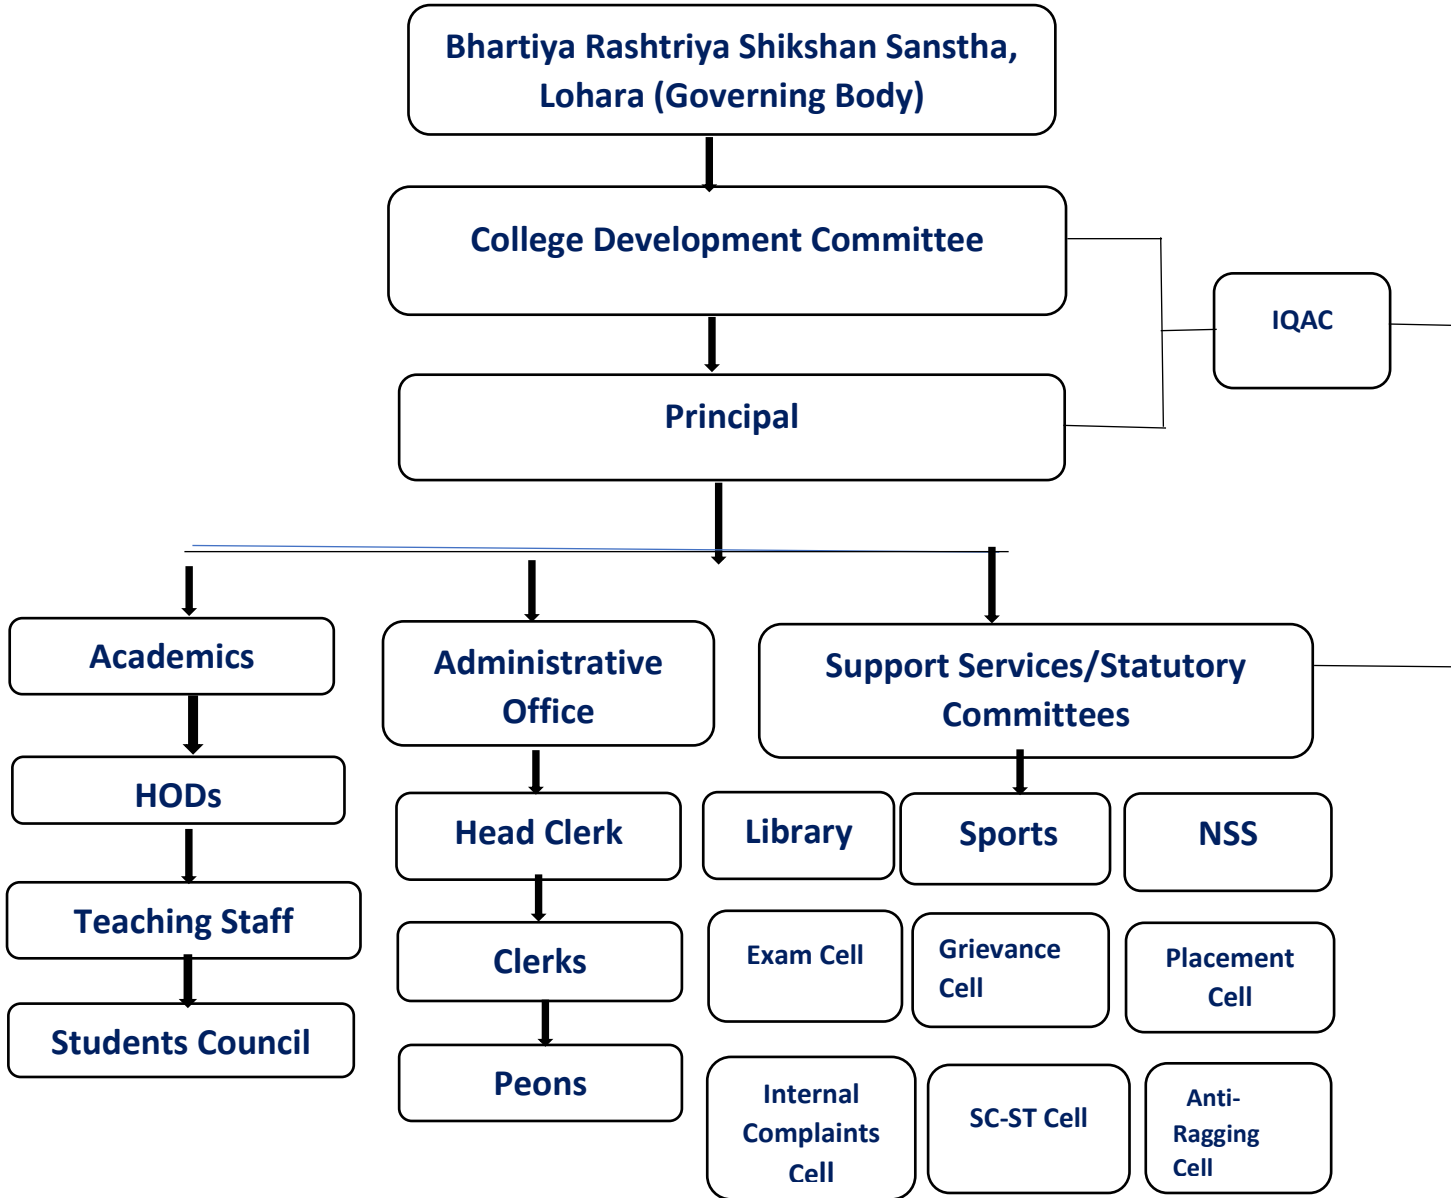

Organogram

Shankarrao Jawale Patil Arts, Science & Commerce College, Lohara

Principal
Shankarrao Jawale Patil Arts,
Science & Commerce Mahavidyalaya,
Lohara Dist. Dharampur